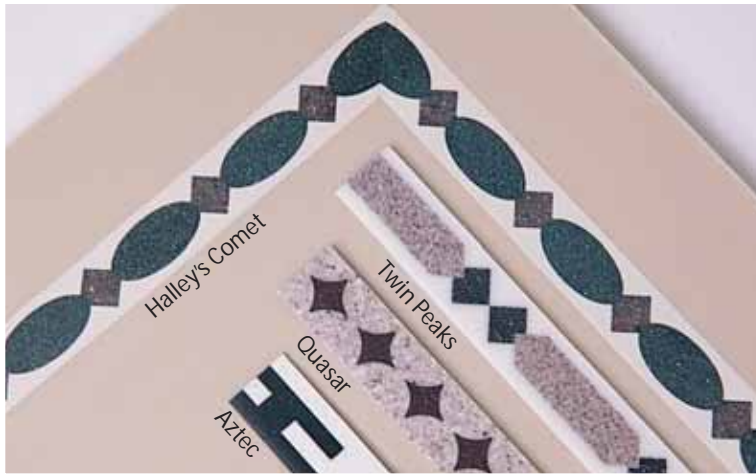

We'll Help You Add Beauty, Style & Function To Your Designs

Upscale solid surface countertops with “Hot Rods” from the Pinske Edge. These high-quality metal grids slip easily into shallow grooves routed in the top, and protect the surface from heat. They’re easy to store when not in use, and the shallow grooves won’t trap dirt. Hot Rods are available in three designs, in your choice of white, almond, black or satin chrome to match any decor.

Boomerang

Full Moon

Butterfly

Consider the “Hot Rod Display Kit” for your Showroom

This solid surface board, featuring all three designs, can be wall mounted either vertically or horizontally for convenient showroom display.

The small display board lets your clients examine the shallow countertop grooves, as well as handle the hot rods.

THE **PINSKE** EDGE

We'll Help You Add Beauty, Style & Function To Your Designs

Now it's easy to give your clients a unique, custom look...thanks to the new **Pinske Edge Decorative Inlays!** We've come up with four terrific designs to choose from. Simply tell us which design you want, choose the colors you want and tell us how much you need. We'll supply the material, cut the pieces, glue the inlay together and ship it to you...ready to place in your countertops.